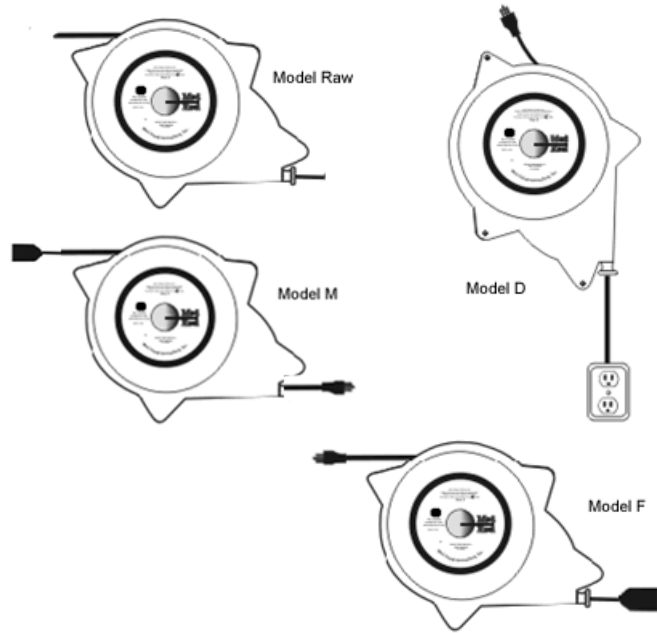

Arctic Leash Family - Cut Sheet

Ceiling mounting bracket

Wall, pole, cart mounting bracket

Product	Type	Length	Amperage	Conductor Size	Retractable end	Non-Retract end	Mounting	Bracket	Ship weight	Op Temp
Arctic Leash	AL	20	13	14	M	F	Auto	Kit / ALBB	10 lbs	(-50/220°)
Arctic Leash	AL	30	13	16	F	M	Ceiling/Flush	ALCB/ALMP	10 lbs	(-50/220°)
Boom Leash	BL	20	0	18	Raw	Raw	Ceiling/Flush	ALCB/ALMP	10 lbs	(-50/220°)
Marine Leash	ML	30	13	16	F	M	Ceiling/Flush	ALCB/ALMP	10 lbs	(-50/220°)
Kitchen Leash	KL	10	13	14	D	M	Ceiling	ALCB	10 lbs	(-50/220°)
Kitchen Leash	KL	20	13	14	D	M	Ceiling	ALCB	10 lbs	(-50/220°)