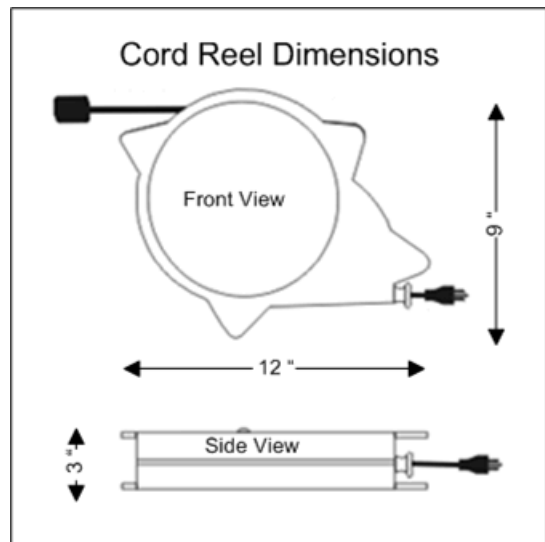

Arctic Leash Family - Cut Sheet

Ceiling mounting bracket

Wall, pole, cart mounting bracket

Product	Type	Length	Amperage	Conductor Size	Retractable end	Non-Retract end	Mounting	Bracket	Ship weight	Op Temp
Arctic Leash	AL	20	13	14	M	F	Auto	Kit / ALBB	10 lbs	(-50/220°)
Arctic Leash	AL	30	13	16	F	M	Ceiling/Flush	ALCB/ALMP	10 lbs	(-50/220°)
Boom Leash	BL	20	0	18	Raw	Raw	Ceiling/Flush	ALCB/ALMP	10 lbs	(-50/220°)
Marine Leash	ML	30	13	16	F	M	Ceiling/Flush	ALCB/ALMP	10 lbs	(-50/220°)
Kitchen Leash	KL	10	13	14	D	M	Ceiling	ALCB	10 lbs	(-50/220°)
Kitchen Leash	KL	20	13	14	D	M	Ceiling	ALCB	10 lbs	(-50/220°)